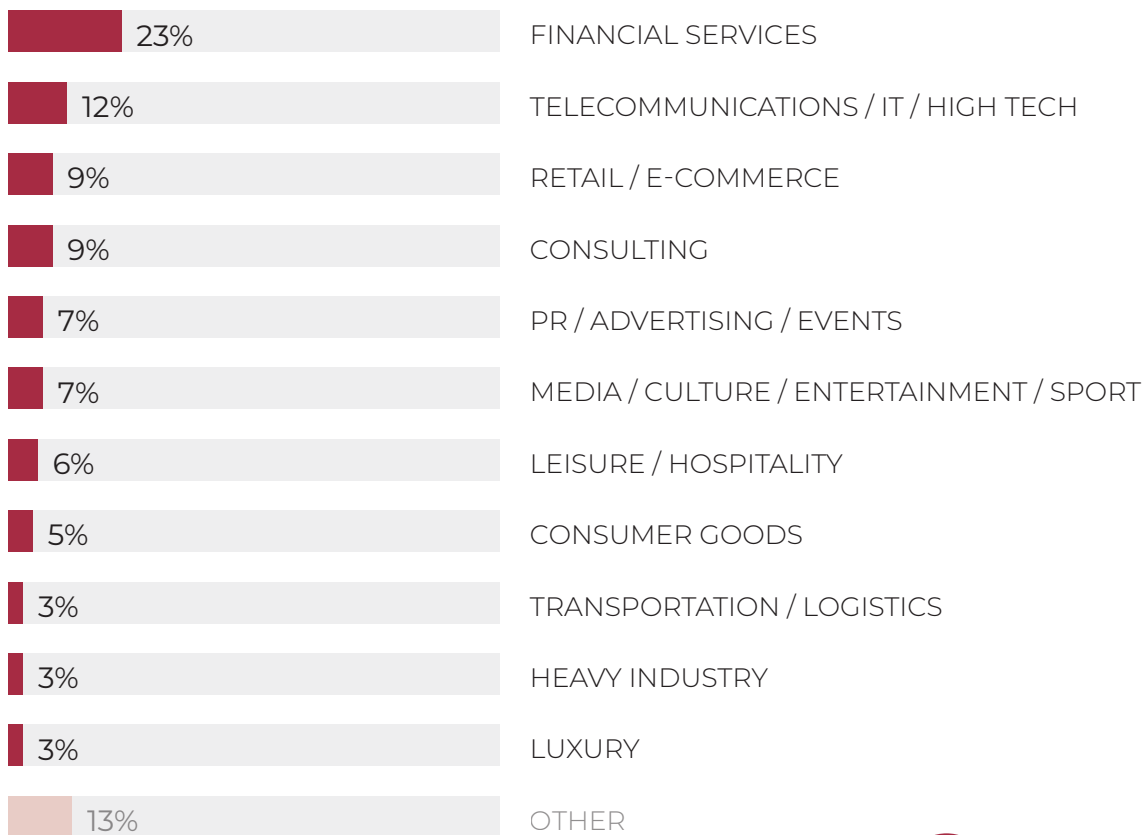

16%

CREATED THEIR OWN COMPANIES

43%

OF JOBS INCLUDE CSR MISSIONS

INTERNATIONAL MOBILITY GRADUATES ACCEPTED JOBS IN 35 COUNTRIES

39%

OF JOBS ARE OUTSIDE OF FRANCE

46%

OF GRADUATES WORK OUTSIDE THEIR HOME COUNTRY

34%

OF FRENCH GRADUATES WORK ABROAD

83%

OF INTERNATIONAL GRADUATES WORK OUTSIDE THEIR HOME COUNTRY

PLACEMENT STATISTICS: SECTORS

PLACEMENT STATISTICS: FUNCTIONS

PLACEMENT STATISTICS: LOCATIONS

WORK IN
35 COUNTRIES

83% OF INTERNATIONAL GRADUATES WORK OUTSIDE THEIR HOME COUNTRY

34% OF FRENCH GRADUATES WORK ABROAD

46% OF GRADUATES WORK OUTSIDE THEIR HOME COUNTRY

39% OF JOBS ARE OUTSIDE OF FRANCE

TOP LOCATIONS

- | | |
|---------------------|--------------------------|
| #1 FRANCE | #3 UNITED STATES |
| #2 GERMANY | #4 LUXEMBOURG |
| #3 MONACO | #4 SPAIN |
| #3 SINGAPORE | #5 UNITED KINGDOM |

EMPLOYERS

TOP EMPLOYERS