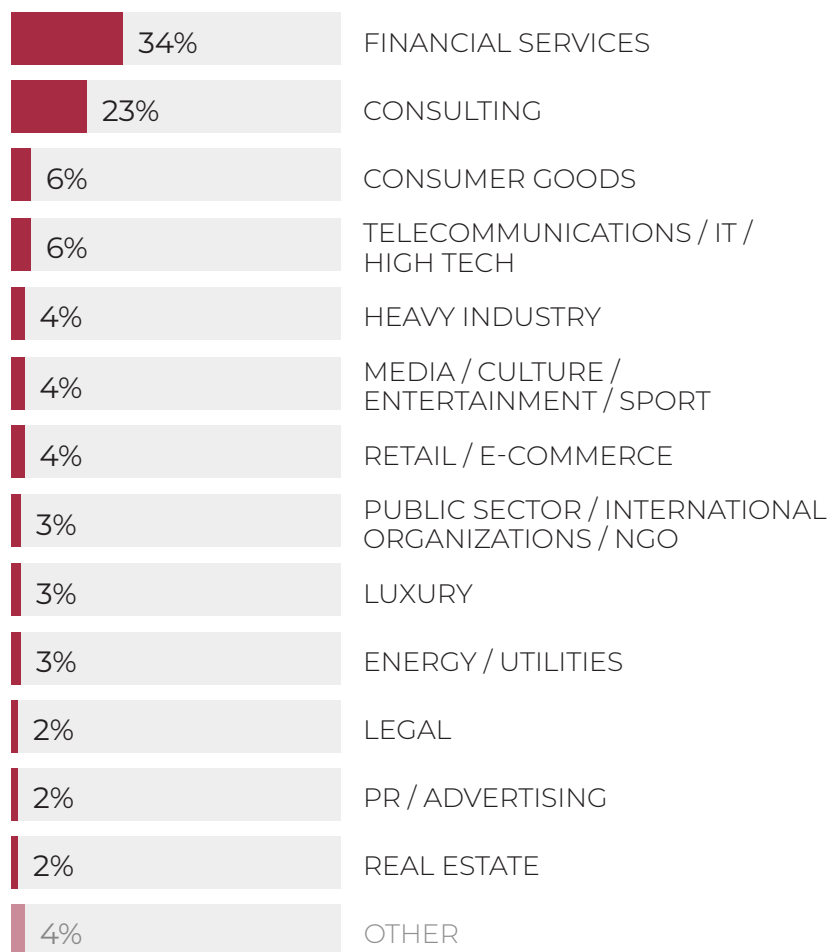

FOUND A JOB THAT MATCHES THEIR CAREER OBJECTIVES

52%

OF JOBS INCLUDE CSR MISSIONS

• **37%**

JOBS WITH CSR DIMENSION OUTSIDE MAIN FUNCTION

• **15%**

CSR IS MAIN MISSION

INTERNATIONAL MOBILITY GRADUATES ACCEPTED JOBS IN **47 COUNTRIES**

30%

OF JOBS ARE OUTSIDE OF FRANCE

36%

OF GRADUATES WORK OUTSIDE THEIR HOME COUNTRY

21%

OF FRENCH GRADUATES WORK ABROAD

46%

INTERNATIONAL STUDENTS WORK IN FRANCE

PLACEMENT STATISTICS: SECTORS

DETAIL FINANCIAL SERVICES

PLACEMENT STATISTICS: FUNCTIONS

FOCUS FINANCE

PLACEMENT STATISTICS: LOCATIONS

WORK IN
47 COUNTRIES

TOP LOCATIONS

- | | |
|--------------------------|----------------------|
| #1 FRANCE | #5 LUXEMBOURG |
| #2 UNITED KINGDOM | #6 CHINA |
| #3 UNITED STATES | #7 GERMANY |
| #4 SWITZERLAND | #8 BELGIUM |

EMPLOYERS

TOP EMPLOYERS

AMAZON / BANK OF AMERICA / BEARINGPOINT / BNP PARIBAS /
BPCE / BPIFRANCE / CAPGEMINI INVENT / CARREFOUR /
CITIGROUP / CREDIT AGRICOLE / DELOITTE / EY / KPMG / L'OREAL /
LVMH / MAZARS / NATIXIS / ORESYS / PWC / SIA PARTNERS /
SOCIETE GENERALE / SOPRA STERIA / WAVESTONE