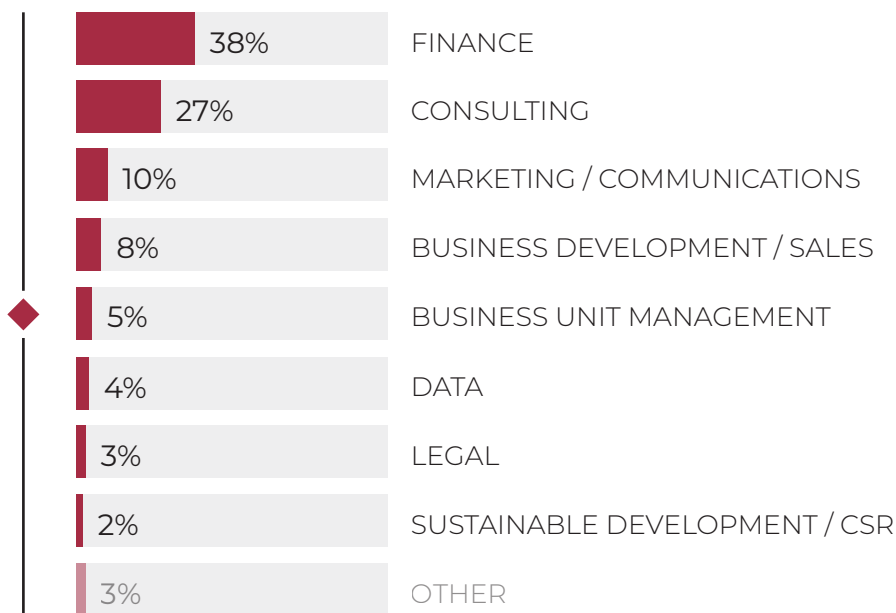

FOUND A JOB THAT MATCHES THEIR CAREER OBJECTIVES

52%

OF JOBS INCLUDE CSR MISSIONS

• **37%**

JOBS WITH CSR DIMENSION OUTSIDE MAIN FUNCTION

• **15%**

CSR IS MAIN MISSION

INTERNATIONAL MOBILITY GRADUATES ACCEPTED JOBS IN **47 COUNTRIES**

30%

OF JOBS ARE OUTSIDE OF FRANCE

36%

OF GRADUATES WORK OUTSIDE THEIR HOME COUNTRY

21%

OF FRENCH GRADUATES WORK ABROAD

46%

INTERNATIONAL STUDENTS WORK IN FRANCE

PLACEMENT STATISTICS: SECTORS

DETAIL FINANCIAL SERVICES

PLACEMENT STATISTICS: FUNCTIONS

FOCUS FINANCE

PLACEMENT STATISTICS: LOCATIONS

WORK IN
47 COUNTRIES

TOP LOCATIONS

- | | |
|--------------------------|----------------------|
| #1 FRANCE | #5 LUXEMBOURG |
| #2 UNITED KINGDOM | #6 CHINA |
| #3 UNITED STATES | #7 GERMANY |
| #4 SWITZERLAND | #8 BELGIUM |